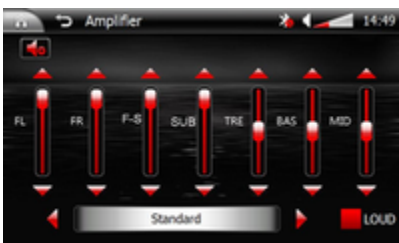

can-bus

nTray

(FR,FL)

(SL/F-S)

(SR/SUB)

MUTE,

Mitsubishi Pajero

nT32