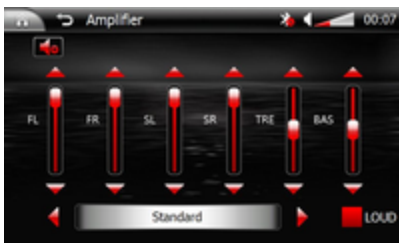

can-bus

nTray

(FR,FL)

(SL/F-S)

(SR/SUB)

MUTE,

Mitsubishi Pajero

nT32